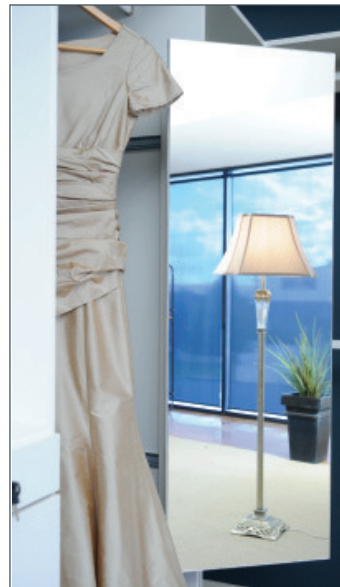

3. Satin Chrome
4. Antique Bronze

Interior Accessories

Pull Out Trouser/Slack Rack

Pull Out Swivel Mirror

Jewellery Drawer (felt lined)

Pull Out Tie/Belt Rack

Jewellery/Medium/Deep

Shoes/Accessories Shelves